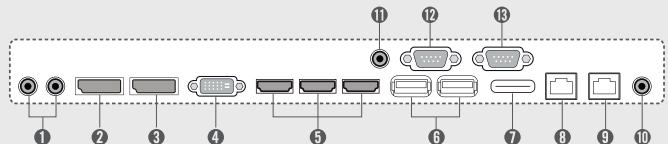

This product supports lateral tiling for 1x4 or 4x1 installations (landscape or portrait), and up to a 4x4 installation with a daisy chain configuration.

LAN Daisy Chain

The LAN daisy chain allows you to control and monitor devices, distribute content, and even update firmware.

Easy Installation

Side Bracket / Classified Port

This product supports side brackets for buried installations. The classified in/out port prevents errors when connecting a daisy chain.

① Mounting hole for side bracket

Dimension (unit : mm)

86"

85" x 13.7" x 3.2" / 45.2lbs

Connectivity

- ① AUDIO IN/OUT
- ② DP OUT
- ③ DP IN
- ④ DVI-D IN
- ⑤ HDMI IN
- ⑥ USB
- ⑦ SD Card
- ⑧ LAN IN
- ⑨ LAN OUT
- ⑩ PIXEL SENSOR
- ⑪ IR & LIGHT SENSOR
- ⑫ RS-232C IN
- ⑬ RS-232C OUT