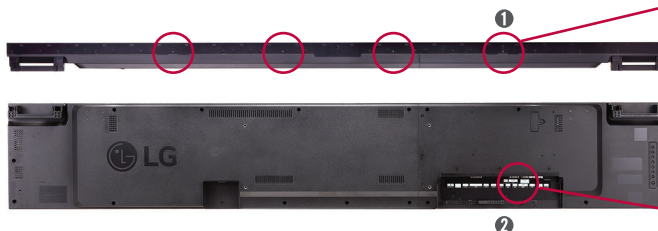

Ultra Stretch Signage 86BH5C

Screen Size
86"

86BH5C

- Brightness : 500cd/m²
- Bezel : 4.4mm (Left/Right), 5.9mm (Top/Bottom)
- Depth : 81.7mm
- Interface : HDMI, DP, RJ45, IR, USB2.0, USB3.0, Daisy-Chain (DP Out, RS232C In/Out, RJ45)

This product supports lateral tiling for 1x4 or 4x1 installations (landscape or portrait), and up to a 4x4 installation with a daisy chain configuration.

LAN Daisy Chain

The LAN daisy chain allows you to control and monitor devices, distribute content, and even update firmware.

Easy Installation

Side Bracket / Classified Port

This product supports side brackets for buried installations. The classified in/out port prevents errors when connecting a daisy chain.

① Mounting hole for side bracket