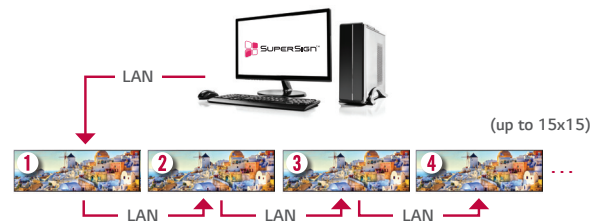

Multiple Content Creation

Users can edit content that consists of one video and several still images (up to 20) with SuperSign Editor.

Video

Image

Image

Image

Convenient Connectivity Support

Tiling Scene with Daisy Chain

This product supports lateral tiling for 1x4 or 4x1 installations (landscape or portrait), and up to a 4x4 installation with a daisy chain configuration.

LAN Daisy Chain

The LAN daisy chain allows you to control and monitor devices, distribute content, and even update firmware.

Easy Installation

Side Bracket / Classified Port

This product supports side brackets for buried installations. The classified in/out port prevents errors when connecting a daisy chain.

① Mounting hole for side bracket