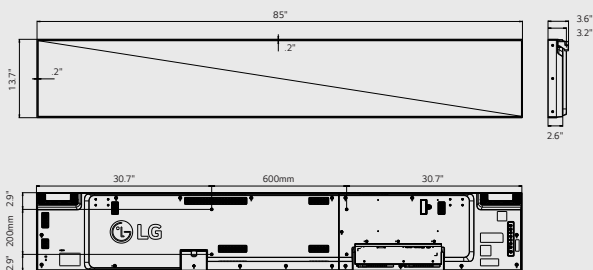

Dimension (unit : mm)

86"

85" x 13.7" x 3.2" / 45.2lbs

Connectivity

- ① AUDIO IN/OUT
- ② DP OUT
- ③ DP IN
- ④ DVI-D IN
- ⑤ HDMI IN
- ⑥ USB
- ⑦ SD Card
- ⑧ LAN IN
- ⑨ LAN OUT
- ⑩ PIXEL SENSOR
- ⑪ IR & LIGHT SENSOR
- ⑫ RS-232C IN
- ⑬ RS-232C OUT